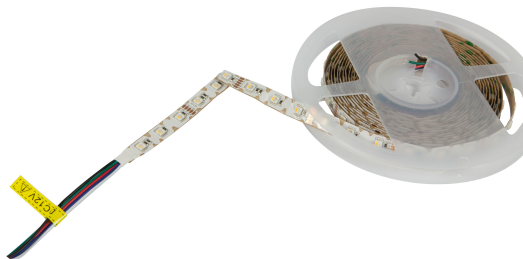

Attribute	Value
Ampere:	3.80
CC oder CV:	CV
Dimmbar:	abhängig vom Netzteil
Länge:	5
LED Strip Klebeband:	ja
LED Strip Breite:	12
LED Strip Höhe:	2.20
LED Strip kürzbar:	100
LED Strip Länge:	5000
Lichtfarbe:	RGB-W
Lichtfarbe Name:	RGB-W
Schutzklasse:	IP20
Volt:	24
Weight:	0.2 Kg
Warranty:	24.00 Months

Additional Images