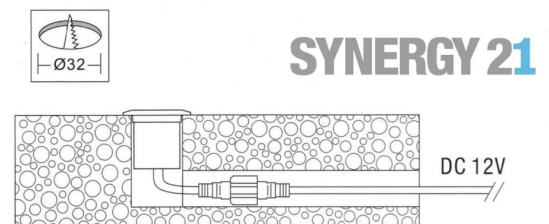

Attribute	Value
Lichtfarbe:	RGB
Schutzklasse:	IP67
Volt:	12
Weight:	0.252 Kg
Warranty:	60.00 Months

Additional Images

* General Controller is used to control the RGB light.