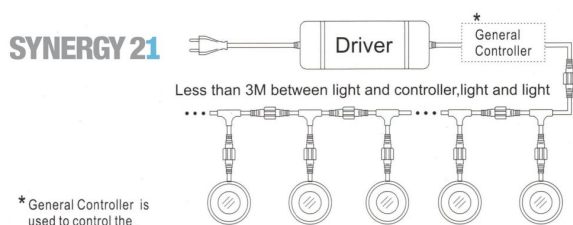

Attribute	Value
Lichtfarbe:	RGB
Schutzklasse:	IP67
Volt:	12
Weight:	0.252 Kg
Warranty:	60.00 Months

Additional Images

* General Controller is used to control the RGB light.